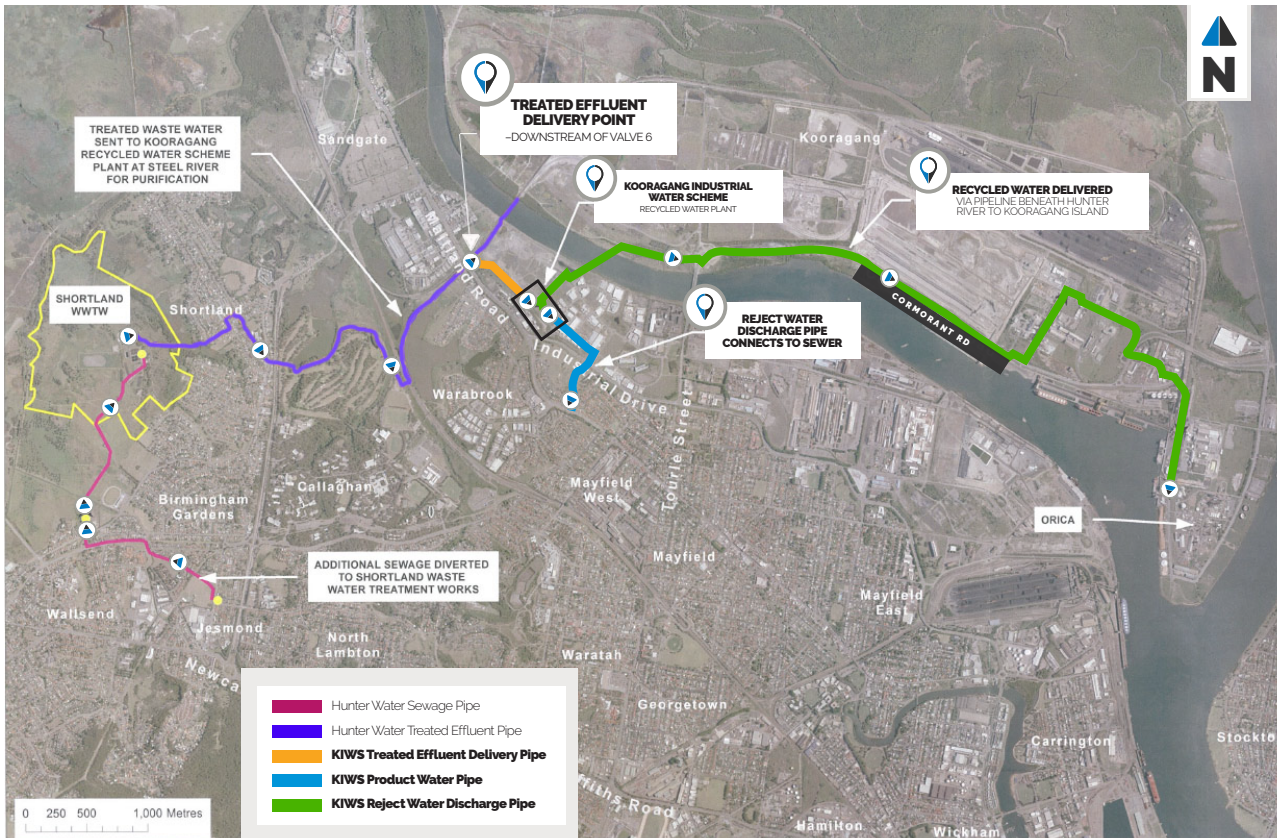

# WUA MIDCO MAP OF AREA | NETWORK OPERATOR KOORAGANG INDUSTRIAL WATER SCHEME

The location of the proposed infrastructure by WUA MidCo Pty Ltd is the existing infrastructure in the area of operations under the licence 16\_038 held by Suez Water Pty Ltd.